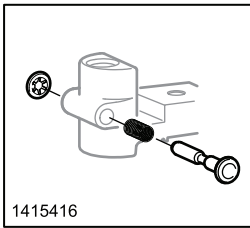

Mounting instructions Table tray

5206650

- | | | | | |
|------|--|-------------|------|--|
| ① 2x | | KX-PT M5x30 | ⑥ 2x | |
| ② 2x | | MFX M4x30 | ⑦ 2x | |
| ③ 2x | | MFX M4x35 | ⑧ 2x | |
| ④ 4x | | MFX M4x40 | | |
| ⑤ 2x | | MC6S M6x30 | | |