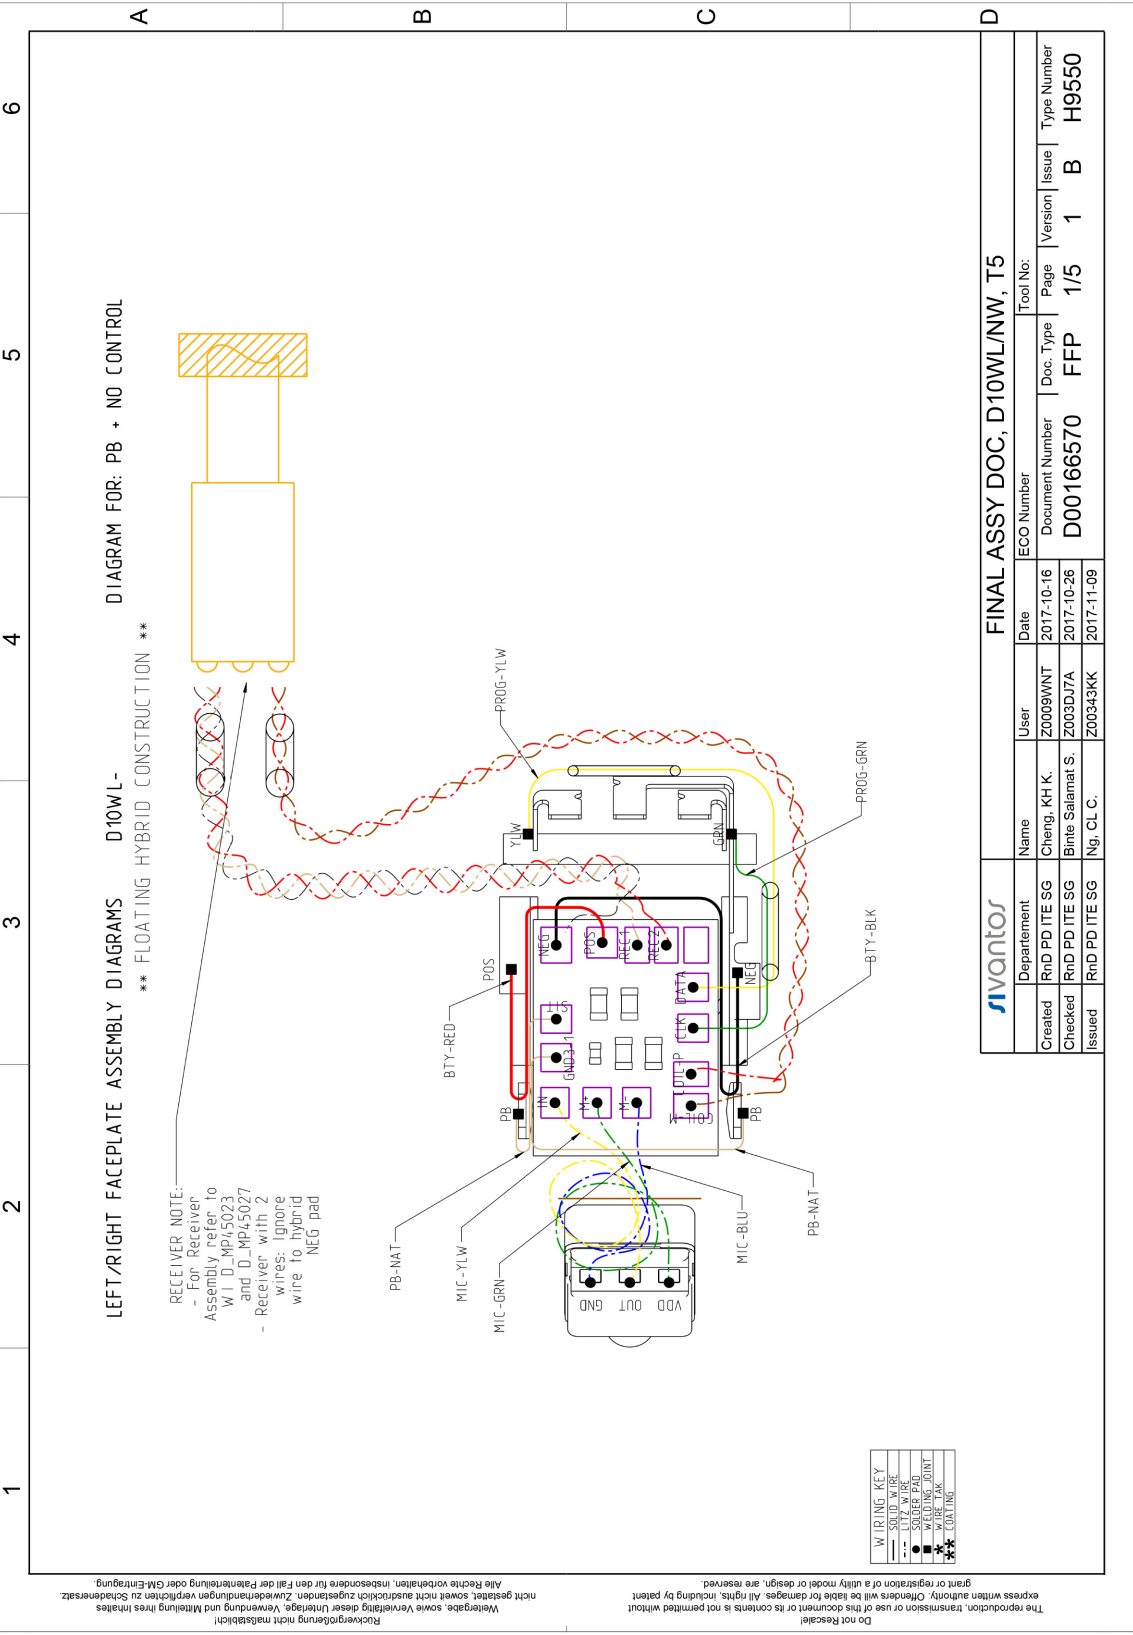

Legal Manufacturer
Signia GmbH
Henri-Dunant-Strasse 100
91058 Erlangen, Germany

<http://www.signia-hearing.com>

Reference number:
D00174455

Replaces edition:
-

Edition:
2018-01-11