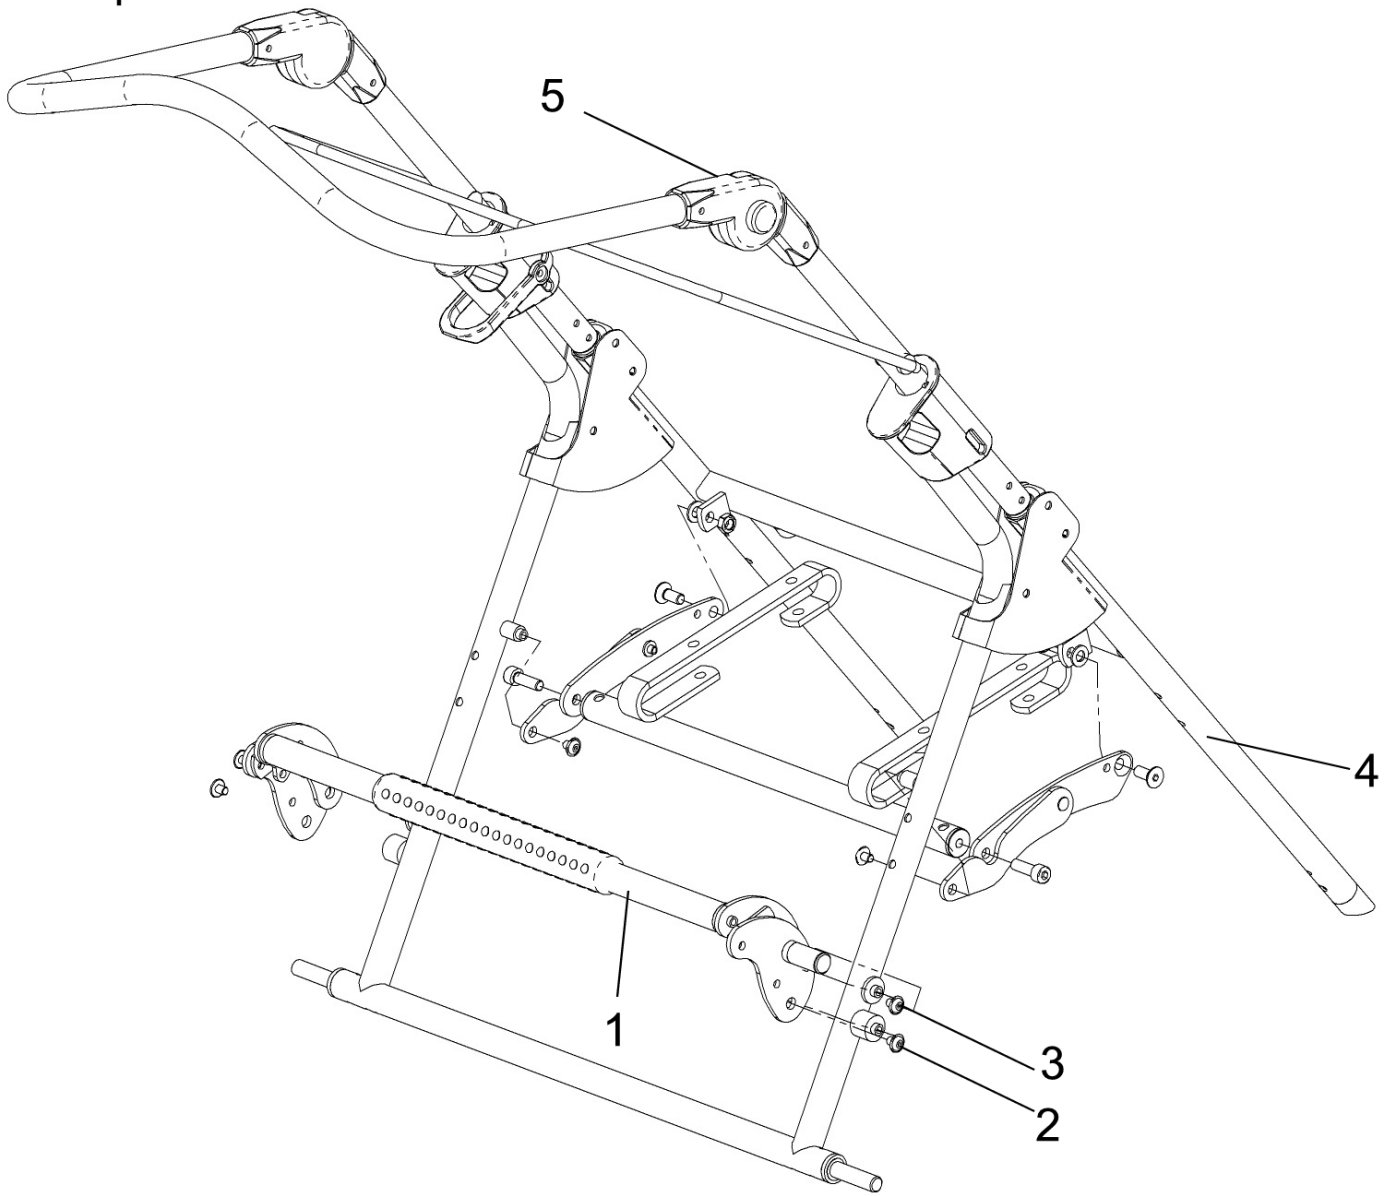

bild / pic 2

bild / pic 2

pos	art.nr.	benämning	description	not / notes
1	716050-7000	bakhjul, massiva, small PIXI	rear wheel, solid, small PIXI	komplett / complete
1a	717050-7000	bakhjul, luft, large PIXI	rear wheel, air, large PIXI	komplett / complete
1b	70101302	bakhjul, massivt, large, PIXI	rear wheel, solid, large PIXI	10x2
2		mutter	nut	
3		kåpa	cover	
4		skruv	screw	
5	716050-7100	länkhjul, massiva, small PIXI	castor, solid, small PIXI	
5a	717050-7000	framhjul, fasta, luft, large PIXI	front wheel, air, large PIXI	
6	715001-7400	gaffel, svart plast	fork, black plastic	
7				
8		bult	bolt	
9		mutter	nut	
10		bult	bolt	
11				
12				
13	216001-5001	fotstöd, small	footrest, small	komplett / complete
13a	217001-5001	fotstöd, large	footrest, large	komplett / complete
13b	615001-5000	fotstödsplatta, small	footrest plate, small	
13c	615007-5000	fotstödsplatta, large	footrest plate, large	
14	316001-5005	fotstödsrör, small	footrest tube, small	
14a	317001-5005	fotstödsrör, large	footrest tube, large	
15		bult	bolt	
16		skruv	screw	

bild / pic 3

bild / pic 3

pos	art.nr.	benämning	description	not / notes
1	218001-1200	Broms, komplett, small	Brakesystem, complete, small	
2	219001-1200	Broms, komplett, large	Brakesystem, complete, large	
3				
4	216001-2000	stomme, länkhjul, small	frame castors, small	
4a	216001-2100	stomme, fasta hjul, small	frame fixed wheels, small	
4b	217001-2000	stomme, länkhjul, large	frame castors, large	
4c	217001-2100	stomme, fasta hjul, large	frame fixed wheels, large	
5	680001-9999	handtagsled	handle joint	