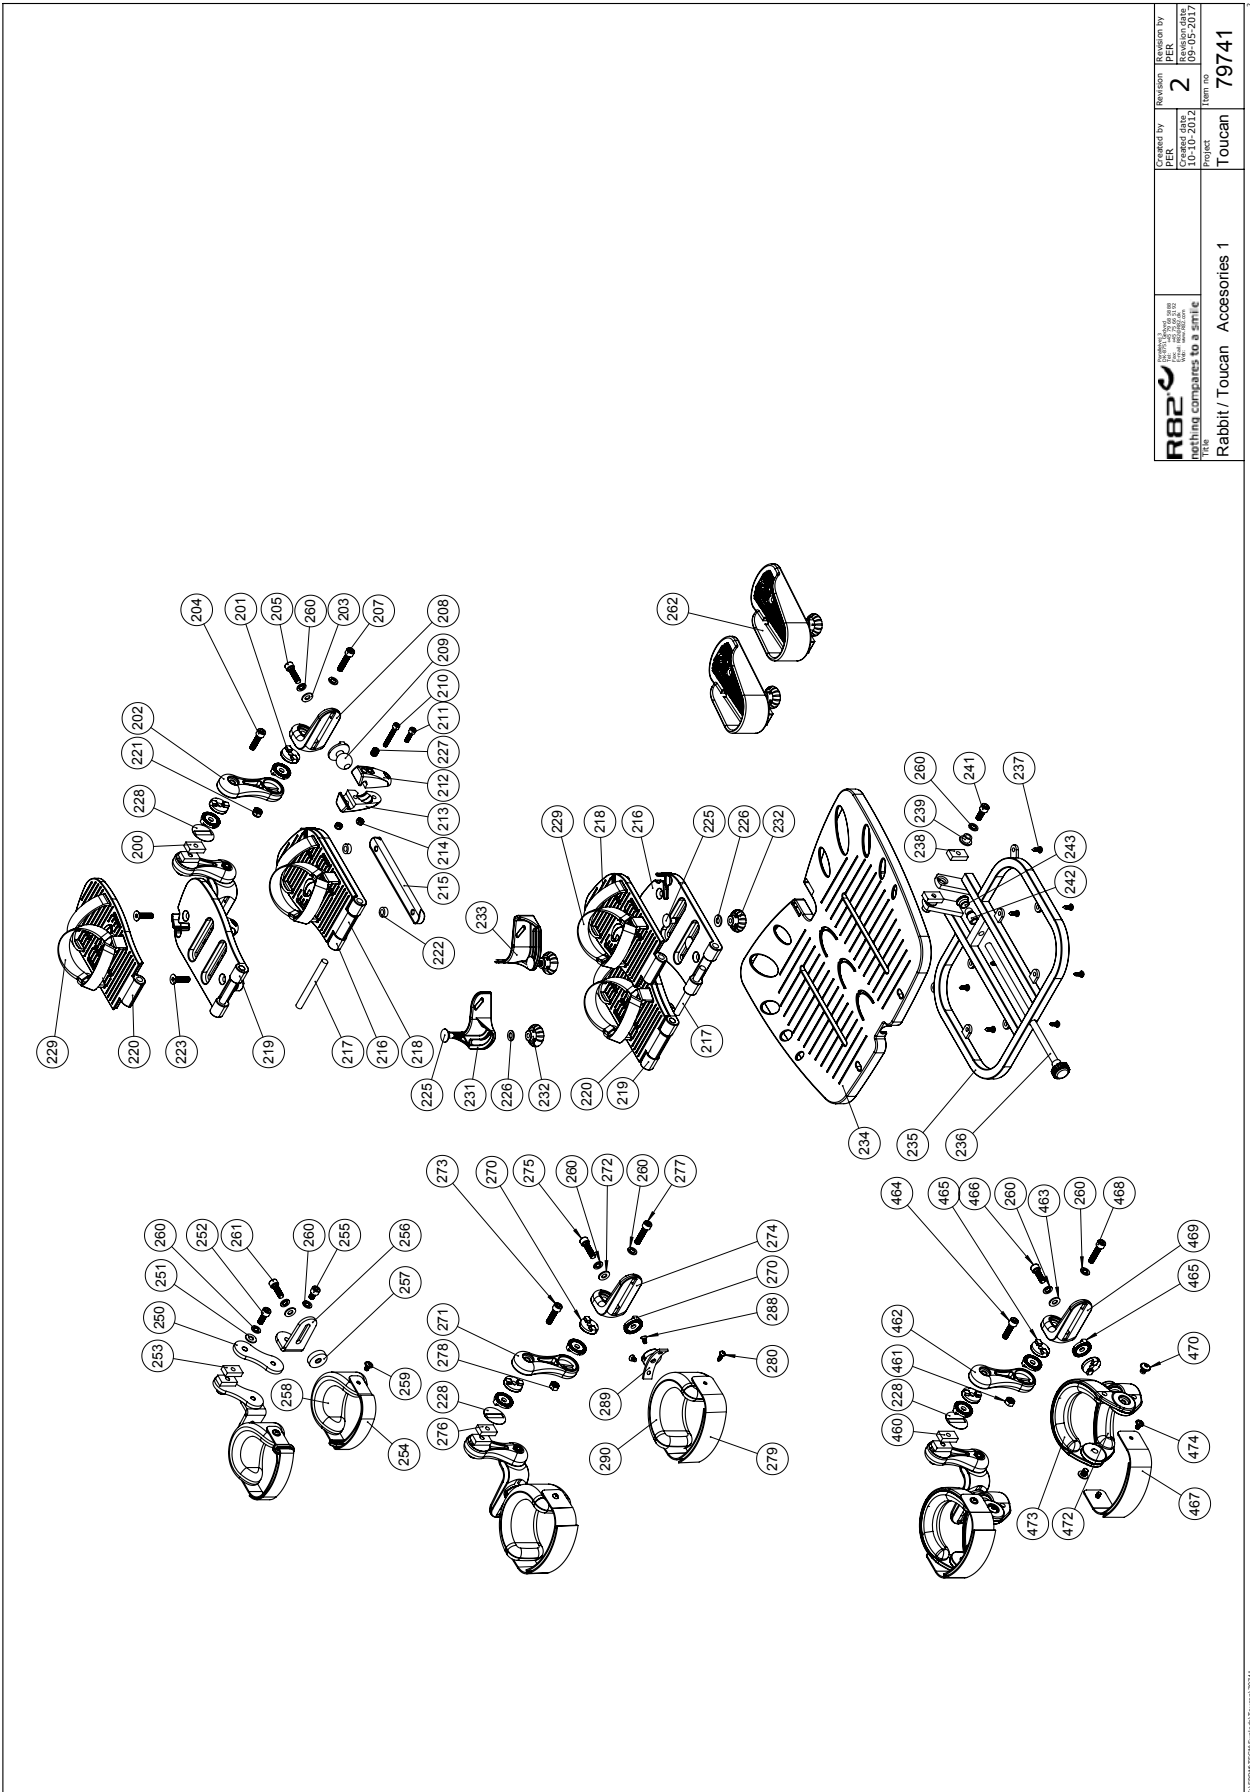

R82	Created by PER	Revisions 2	Revisions by PER
	Created date 10-10-2012	Revision date 09-05-2017	Item no. 79741
Rabbit / Toucan Accessories 1		Toucan