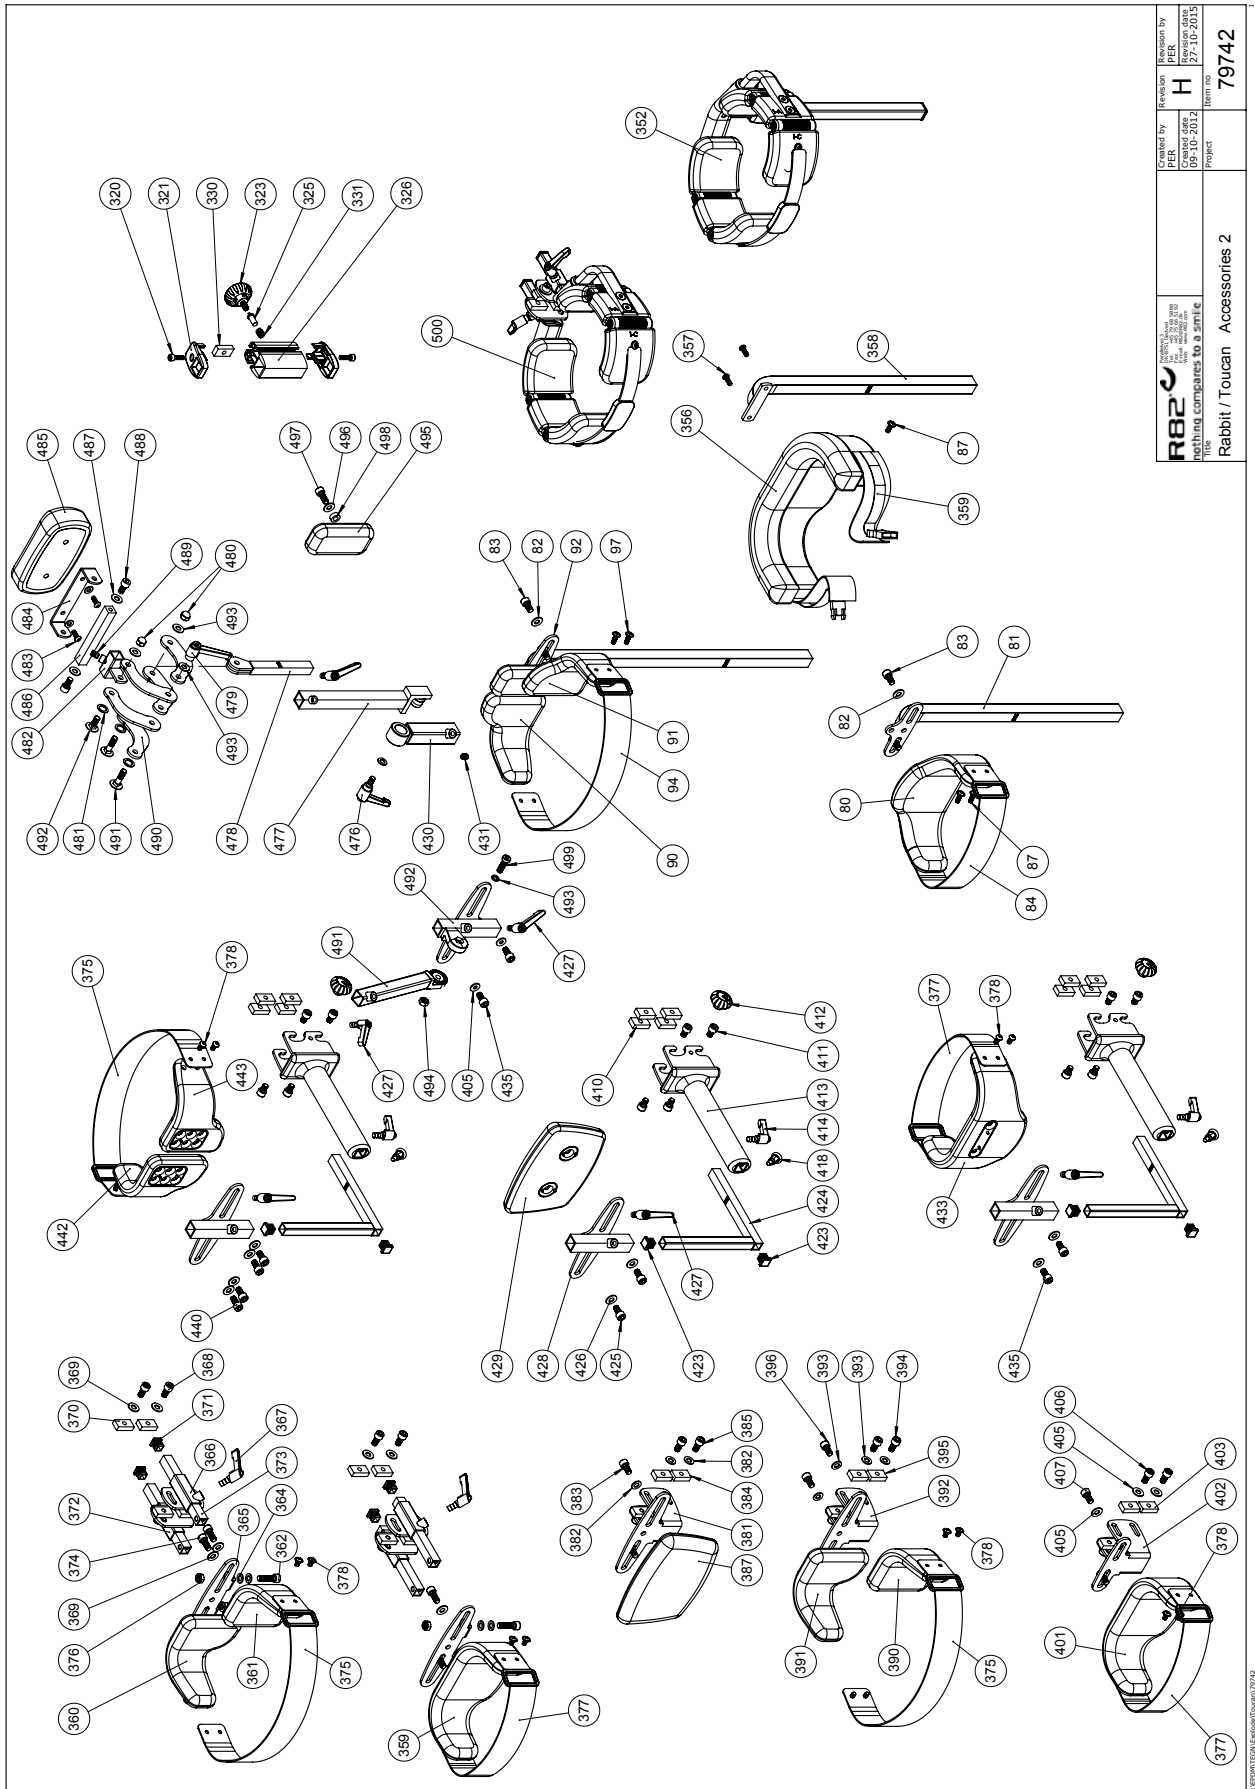

R82 A/S Højbjergvej 3 8751 Gedved Denmark Tel: +45 79 68 58 88 Fax: +45 75 66 51 92 R82@R82.dk www.R82.org	Checked by PER	Reviewed by H	Revision date 27-10-2015	
	Project Rabbit / Toucan Accessories 2	Item no. 79742