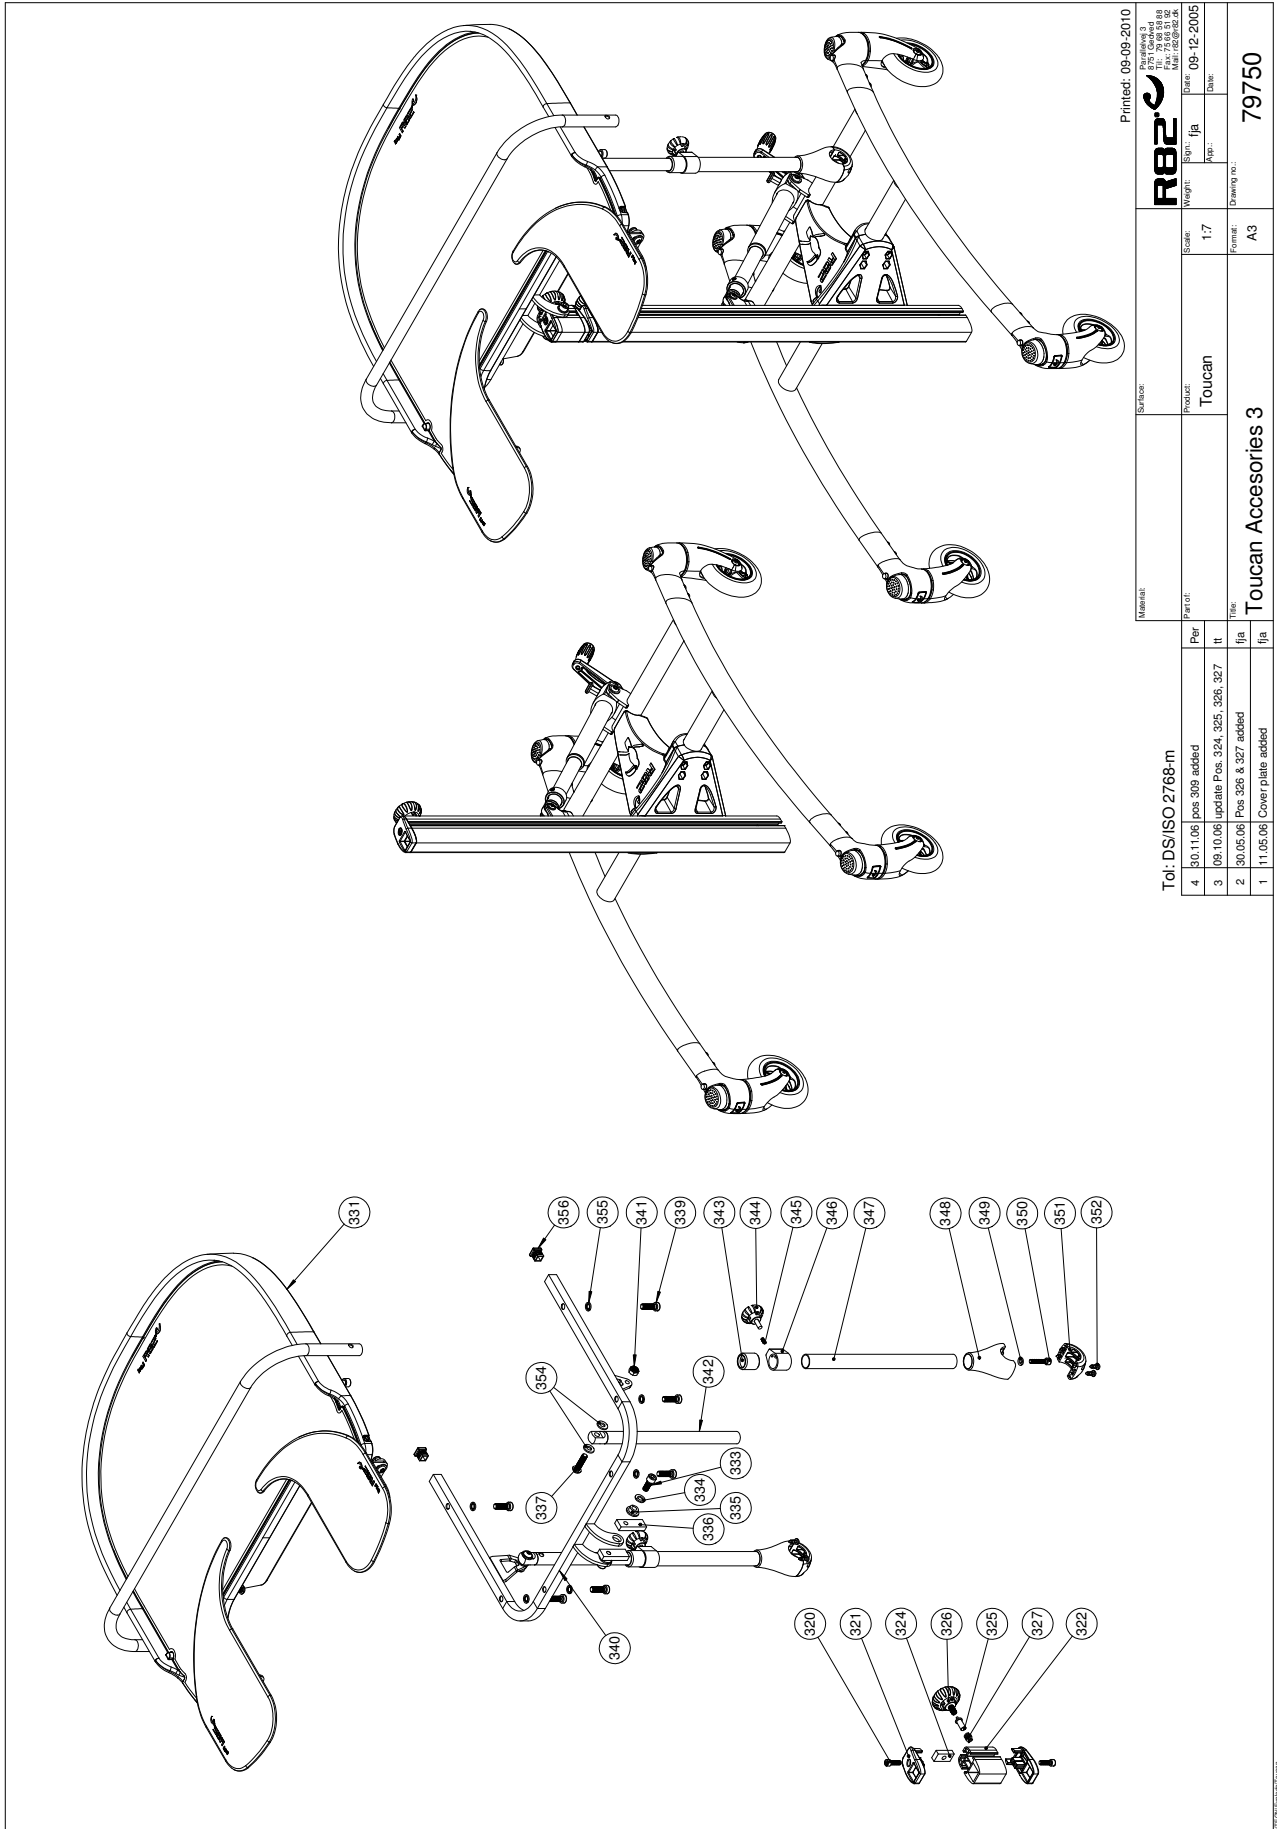

Printed: 09-09-2010

Material:		Surface:		Scale:		Weight:		Date:	
Part no.:		Product:		1:7		09-12-2005		Date:	
Per:		Toucan						79750	
II								Drawing no.:	
II								A3	
II								Formal:	
II								Toucan Accessories 3	
II								Drawing no.:	
II								79750	

Tot: DS/ISO 2768-m

4	30.11.06	pos. 309 added	Per	II
3	09.10.06	update Pos. 324, 325, 326, 327	Per	II
2	30.05.06	Pos. 326 & 327 added	Per	II
1	11.05.06	Cover plate added	Per	II