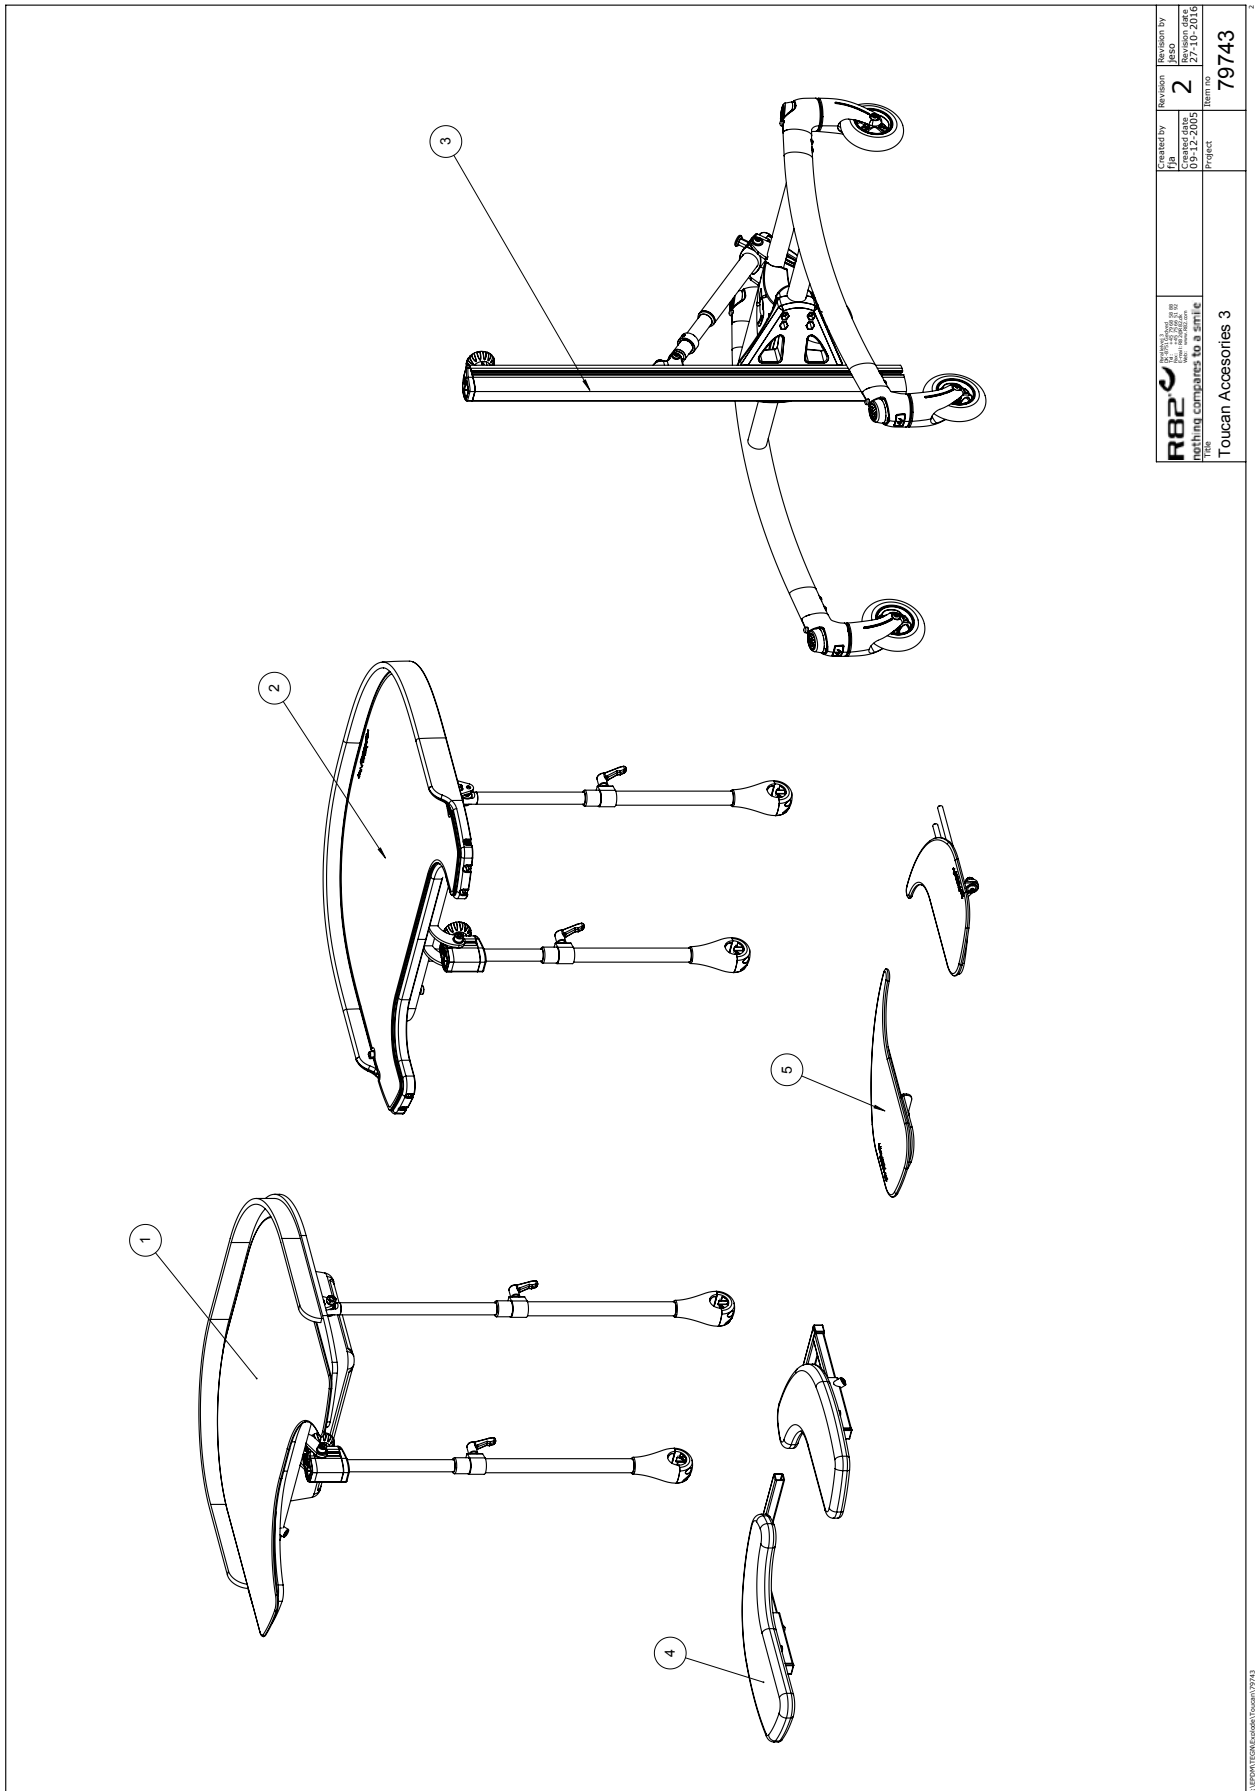

R82 nothing compares to a smile Title	Created by 09-12-2005	Revision 2	Revision by 27-10-2016
	Created date 09-12-2005	Created date 27-10-2016	Revision date 27-10-2016
Project Toucan Accesories 3		Item no. 79743	

© 2016 R82 A/S Toucan 79743