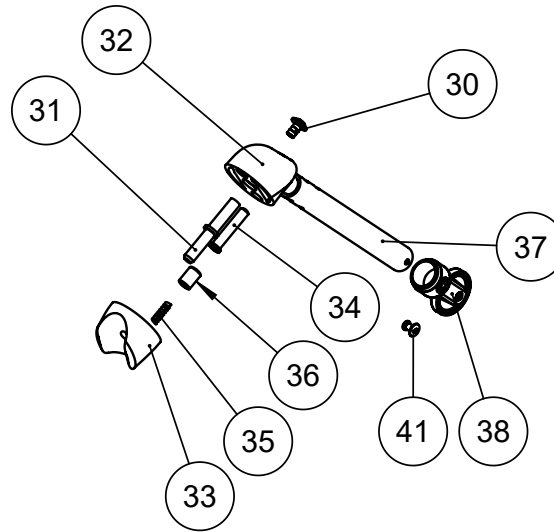

Anti-tip device, fixed - for size 0-2**Item numbers for Anti-tip device, fixed - for size 0-2 (86815-F)**

Position	No.	Description	Unit of Measure	Quantity	Ean code
90	101174	Anti-tip simple for Crocodile	PCS	2	5707292555267
91	1100500	Spring washer 8mm, stainless	PCS	2	5707292140142
92	0663035	Button head screw 8x35 stainl.	PCS	2	5707292139627
93	2502510	Plug 20x2,0-2,5 inside black	PCS	2	5707292557759

Anti-tip device, fixed- for size 3

Item numbers for Anti-tip device , fixed - for size 3 (86815-3F)

Position	No.	Description	Unit of Measure	Quantity	Ean code
1	0602465	Insex M6x65, stainless	PCS	2	5707292564665
2	102044	Anti-tip arm size 3	PCS	2	5707292564061
3	2508250	Wear 20 outside	PCS	2	5707292564405

Anti-tip device, swin away - for size 0-2

Item numbers for Anti-tip device, swing away - for size 0-2 (86815)

Position	No.	Description	Unit of Measure	Quantity	Ean code
30	0659010	Button head with flange M6x10	PCS	2	5707292356819
31	73459	Staybolt for kip security	PCS	2	5707292355287
32	73439	Swivel joint removable	PCS	2	5707292355089
33	73438	Joint fixed, Crocodile	PCS	2	5707292354747
34	73458	Release button, Crocodile	PCS	2	5707292355263
35	0309175	Comp. Spring 0,8x5,8x17,5mmx10	PCS	2	5707292135490
36	82555	lower pin	PCS	2	5707292124722
37	73489	Tilt prevention, Crocodile	PCS	2	5707292355188
38	72298	Wheelholder for antitip device	PCS	2	5707292399564
41	0506504	Rivet tas d 56 bs 4,1x8,5	PCS	2	5707292395818