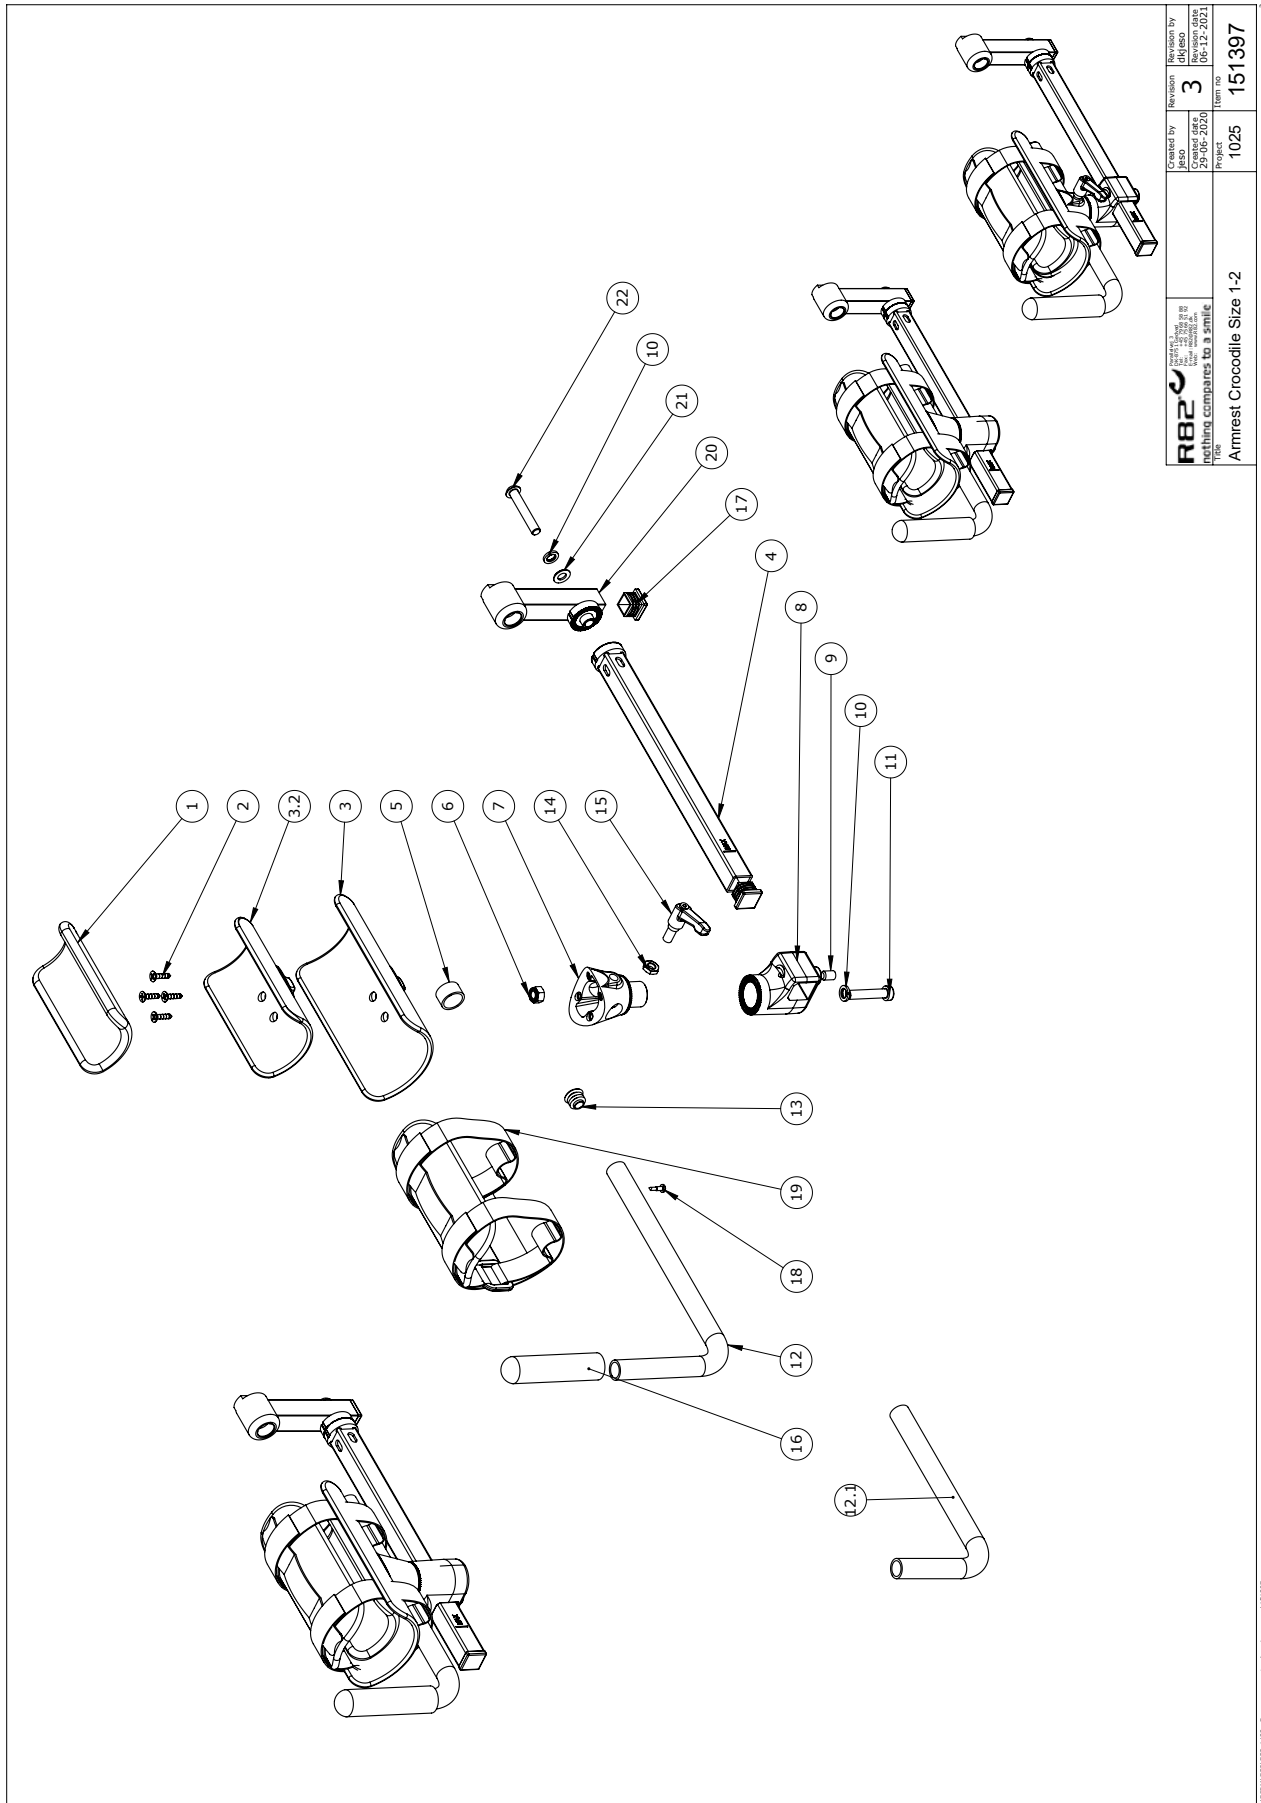

Forearm support w/handgrip - for size 1+2

Item numbers for Forearm support w/handgrip- for size 1-2 (86858-1, 86859-1)

Position	No.	Description	Unit of Measure	Quantity	Ean code
1*	5020920	Cover for forearm support sz 2	SET	1	5707292361165
	5020910	Arm rest cover size 1	SET	1	5707292361158
2	1940016	Plate screw 4,2x19 FZB	PCS	8	5707292356796
3	73449	Arm rest plate sz 2,crocodile	PCS	2	5707292355133
3.2	73448	Armholder 1,crocodile	PCS	2	5707292355126
4	147453	Extender bracket	PCS	2	5707292924773
5	128485	Steel bushing for armrest	PCS	2	5707292795304
6	1607000	Lock nut 8mm, large pack	PCS	2	5707292141378
7	73446	Retainer forearm support	PCS	2	5707292355102
8	147324	Armrest mount	PCS	2	5707292912831
9	0808020	Stainless stopscrew,M8x12	PCS	2	5707292140074
10	1100500	Spring washer 8mm, stainless	PCS	4	5707292140142
11	0603538	Insex low head M8x40	PCS	2	5707292575340
12	73467	Tube for handle Crocodile	PCS	2	5707292356314
12.1	156474	Tube part for handgrip	PCS	2	5707292932402
13	2502002	Ferrule d18x0,8-2,5 black	PCS	2	5707292433947
14	1750800	Lock nut, stainless M8	PCS	2	5707292141484
15	3502516	Tightening handle 45mm M8x16	PCS	2	5707292146915
16	2500516	Grip 87.00 mm length	PCS	2	5707292356727
17	2504500	Ferrule e20x1,0-2,0 int.black	PCS	2	5707292144126
18	1811200	Sheet metal screw 3,5x13 phx	PCS	2	5707292141712
20	151413	Arm holder for size 1-2	PCS	2	5707292924780
21	1103200	Fazet washer 8x16x1,5mm, FZB	PCS	2	5707292140296
22	0663050	Button head M8x50, stainless	PCS	2	5707292400697
* choose size