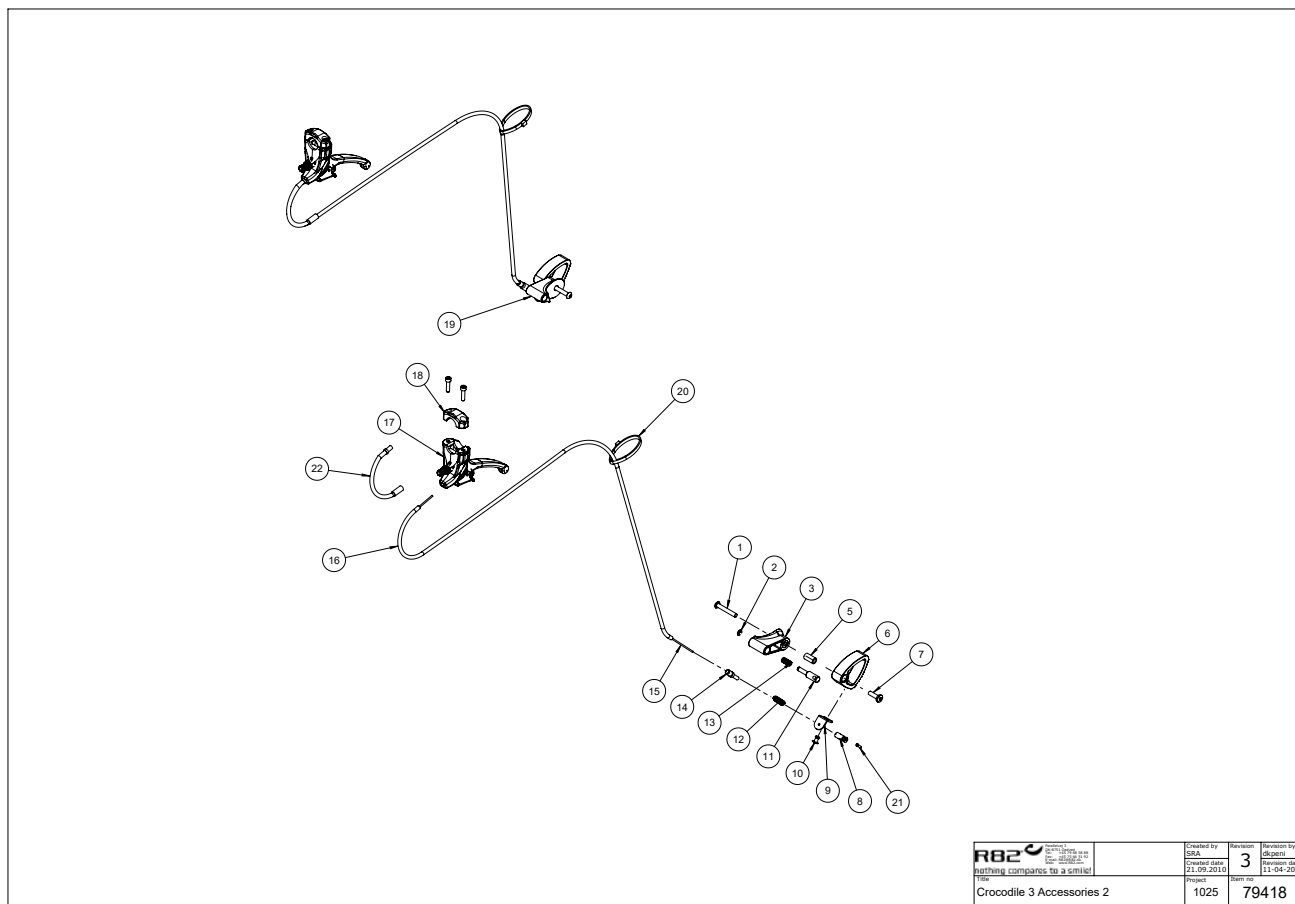

Hand brake kit- for size 3

Item numbers for Hand brake kit (86834, 86873)

Position	No.	Description	Unit of Measure	Quantity	Ean code
1	0659590	Button head M6x40, stainless	PCS	2	5707292139504
2	1145040	Lock washer 4mm, stainless	PCS	2	5707292140562
3	102817-L	Brake mount assembly left	PCS	1	5707292563392
5	73452	Bush o10/o6,2x18,1,crocodile	PCS	2	5707292354952
6	73474	Anti reverse item - machined	PCS	2	5707292398093
7	0659571	Button head w/flange M6x25 FZB	PCS	2	5707292355843
8	0388006	Screwnipple 5x7,5mm	PCS	2	5707292136114
9	73415	Mountings for cable	PCS	2	5707292398024
10	0506513	Stainless blind rivet Ø4, 8x12	PCS	2	5707292137326
11	73476	Release pin	PCS	2	5707292398055
12	0308713	Stainless spring 1,0x6x40mmx17	PCS	2	5707292502032
13	0310156	Stainless spring 0,5x8,2x25mm	PCS	2	5707292355911
14	0380003	Brake adjuster M6x24mm	PCS	2	5707292135964
15	0371853	Strained wires 1,5mm 190 cm.	PCS	2	5707292135889
16	5002951	Wire f/tiger,panther Ø200+10cm	PCS	2	5707292154644
17	3503535	Brake parking lever wo/clamp	PCS	2	5707292413536
18	3503536	Clamp w/screws	PCS	2	5707292427762
19	102817-R	Brake mount assembly right	PCS	1	5707292563408
20	0235075	Cable tape, black	PCS	2	5707292135308
21	0387000	End nipple for outer casing	PCS	2	5707292136091
22	0380060	Flexible v-brake pipe	PCS	2	5707292425195