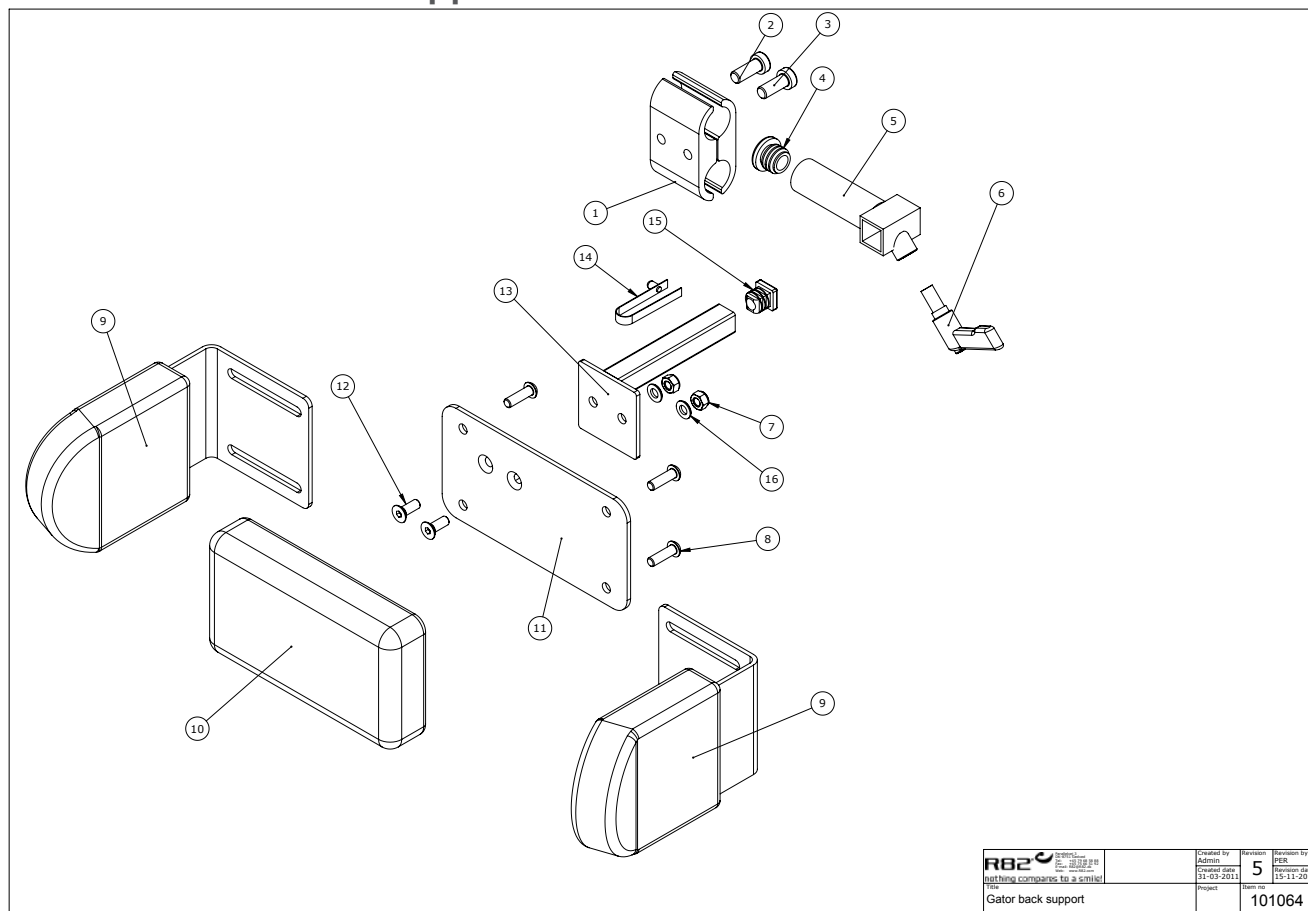

Gator back and side support- for size 0+1+2+3

Item numbers for Gator back and side support- small & large (86808, 86809)

Position	No.	Description	Unit of Measure	Quantity	Ean code
1	73487	Pipe jaw upper part	PCS	1	5707292355218
2	73488	Pipe jaw lower part	PCS	1	5707292355225
3	0602800	Insex screw 8x20	PCS	2	5707292138194
4	2503010	Ferrule d22x1,8-3,5, black	PCS	1	5707292357632
5	82653	Bracket for neck support, croc	PCS	1	5707292390431
6	3502516	Tightening handle 45mm M8x16	PCS	1	5707292146915
7	1606500	Lock nut 6 mm	PCS	2	5707292141361
8	0641620	Button head screw 6x20	PCS	4	5707292139276
9	SN4015	Lateral pads, large, set	SET	1	5707292219619
10*	PU-R82-03	Small flat pelvic/trunk pad	PCS	1	5707292489517
	PU-R82-04	Large flat pelvic/trunk pad	PCS	1	5707292491398
11*	111088	Mounting plate small	PCS	1	5707292586087
	111089	Mounting plate large	PCS	1	5707292586100
12	0621600	Insex screw counters. 6x16	PCS	2	5707292138965
13	111085	Mounting f. side support weld	PCS	1	5707292588944
14	6153500	Knob spring 0,5x6,5 mm.	PCS	1	5707292188571
15	2504000	Ferrule e15x1,0-2,0 int.black	PCS	1	5707292144102
16	1103000	Fazet washer 6mm	PCS	2	5707292140289