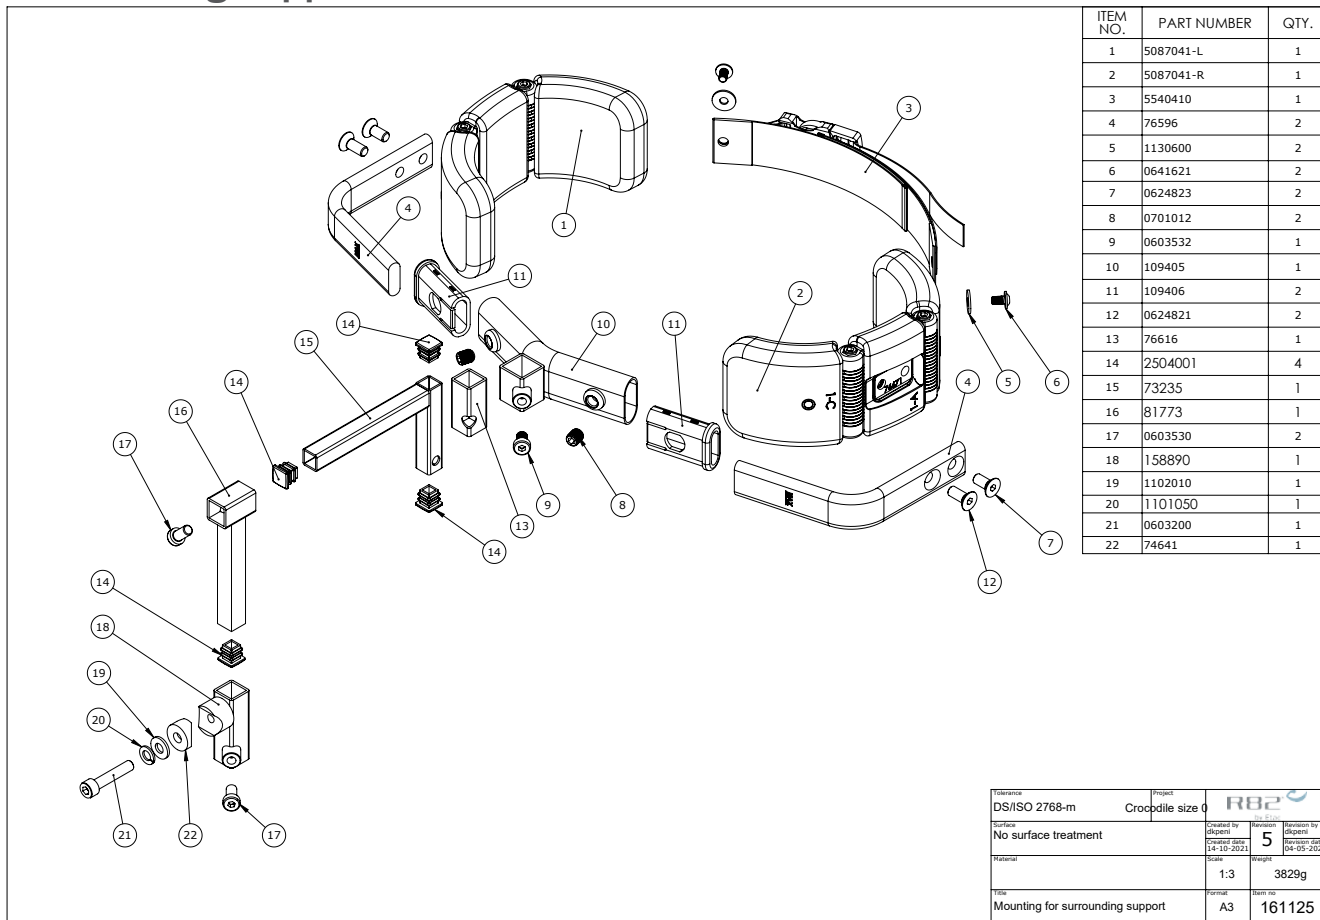

Surrounding support - for size 0

Item numbers for Surrounding support - for size 0 (868610)

Position	No.	Description	Unit of Measure	Quantity	Ean code
1	5087041-L	Chest support, small, left	PCS	1	5707292573513
2	5087041-R	Chest support, small, right	PCS	1	5707292573520
3	5540410	Band Mustang size 1-2-3-4	PCS	1	5707292527509
4	76596-1	Width adjustment size 1	PCS	2	5707292874726
5	1130600	Stainless washer M6 din9021	PCS	2	5707292140517
6	0641621	Button head w/flange M6x20 FZB	PCS	2	5707292360960
7	0624823	Insex unders. M8x18, FZB	PCS	2	5707292893536
8	0701012	Stop screw M10x12 flat stainl.	PCS	2	5707292533593
9	0603532	Insex low head M8x18	PCS	1	5707292564481
10+11	50109405	Bracket for hip support size 1	PCS	1	5707292580320
12	0624821	Insex unders. M8x20 FZB	PCS	2	5707292893529
13	76616	Tube 25x25 to 15x15 adapter	PCS	1	5707292508225
14	2504001	Ferrule 15x15x1-2 int.black	PCS	4	5707292561343
15	73235	Bar for table	PCS	1	5707292109064
16	81773	Holder for swan-neck	PCS	1	5707292118561
17	0603530	Insex low head M8x16 stainless	PCS	2	5707292412492
18	158890	Bracket f. hipsupport	PCS	1	5707292940100
19	1102010	Face plate 8,4x18x2mm, FZB	PCS	1	5707292429766
20	1101050	Spring washer M8, wavy FZB	PCS	1	5707292458667
21	0603200	Insex screw 8x40	PCS	1	5707292138224
22	74641	Saddle-washer, elevation tube	PCS	1	5707292405654