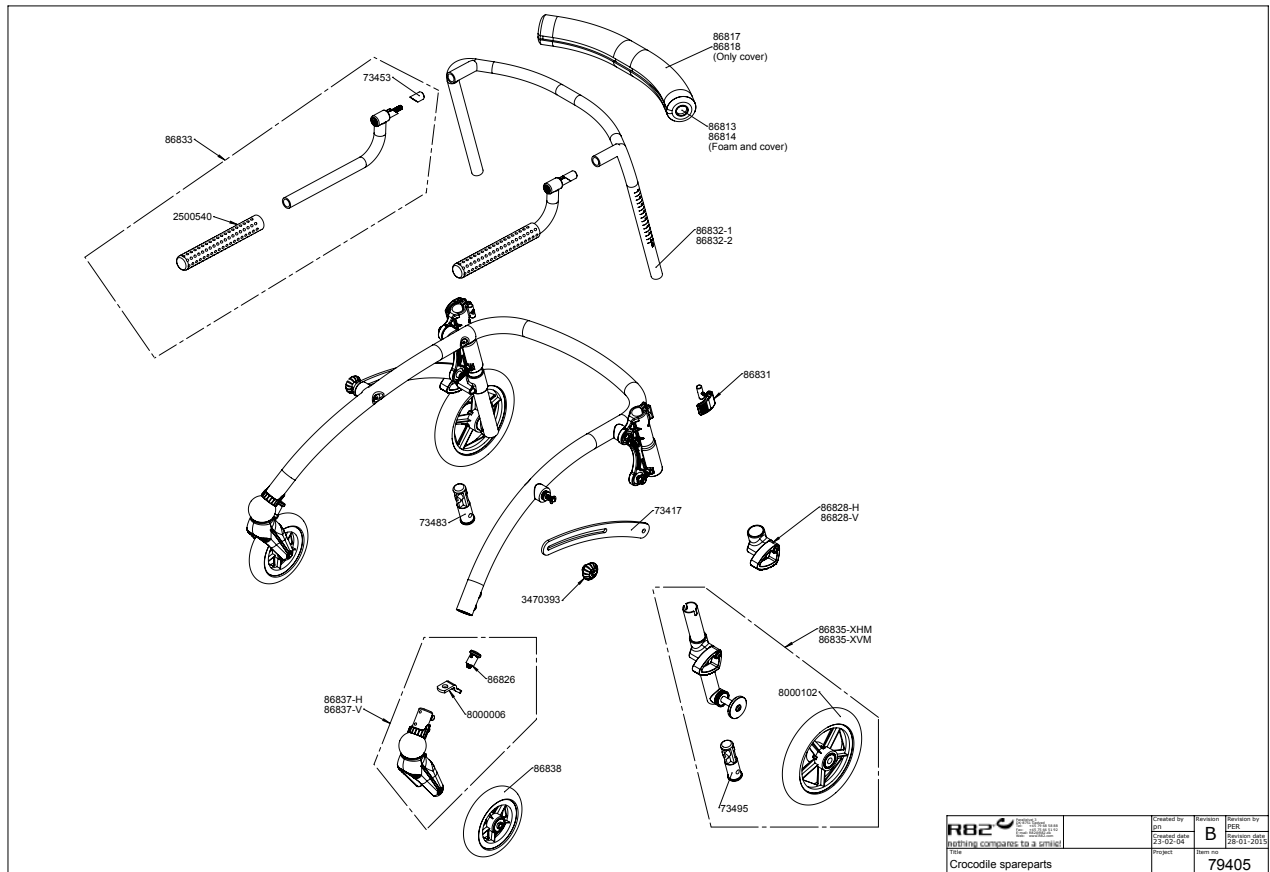

14 17 24 25 26 28 29 30 31 46 49 51 57 58 59 60 62 65 66 20	86837-H	Front fork right	PCS	1	5707292373205
45	8000102	Ballbearing Ø30mm, Crocodile	PCS	1	5707292397041
47	73456	Frictions nut, Crocodile	PCS	1	5707292354907
N/A	0659010	Button head with flange M6x10, for friction nut	PCS	1	5707292356819
2500540	2500540	Cover for handle Ø22 mm, L= 203 mm	PCS	1	5707292382368
2500530	2500530	Cover for handle Ø22 mm, L= 200 mm	PCS	1	5707292381781

  Nothing compares to a smile!	Checked by JPB	Revision B	Revision by PER
	Crocodile spareparts	Project 79405	Date 28-01-2015