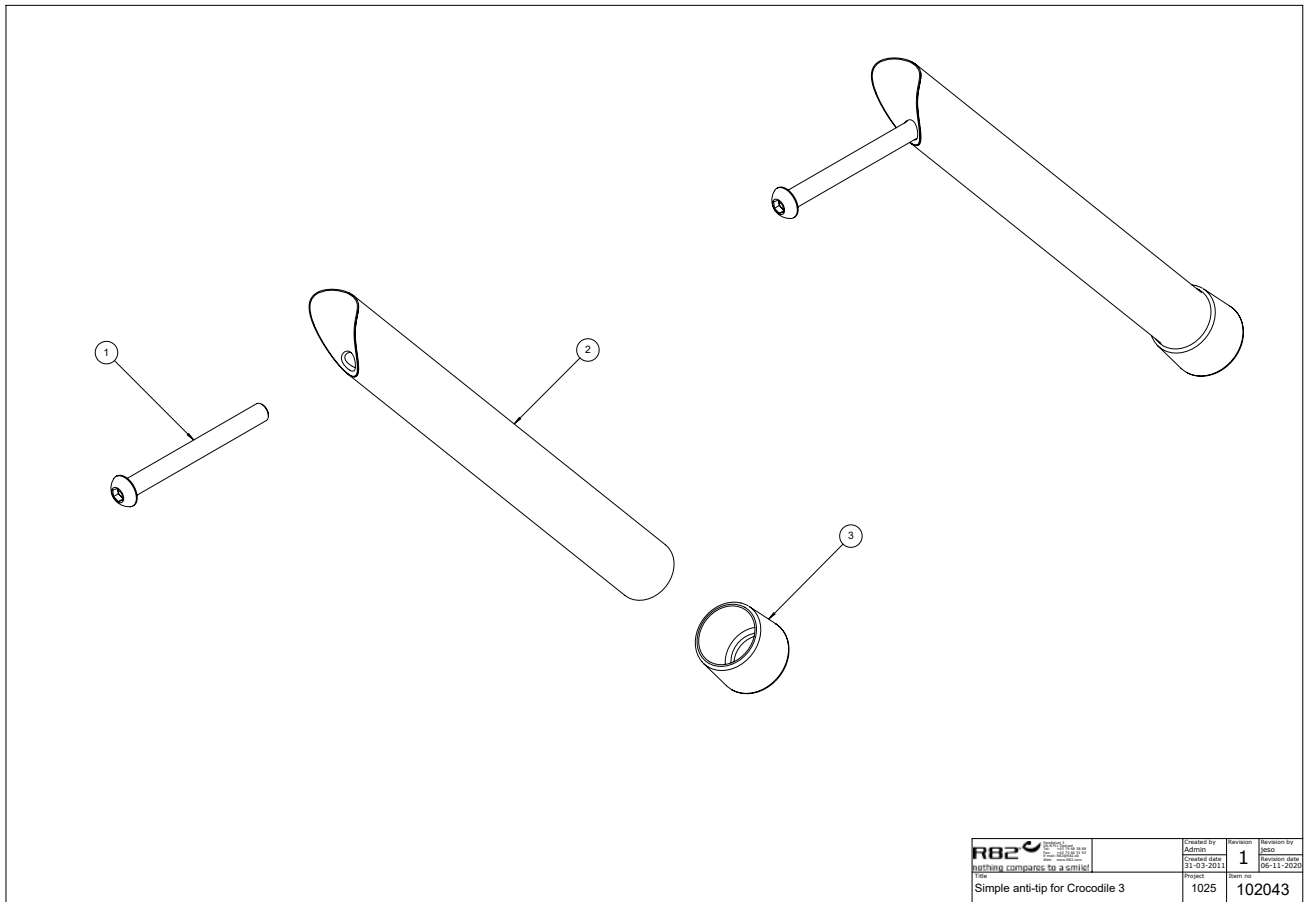

Anti-tip device, fixed- for size 3

Item numbers for Anti-tip device , fixed - for size 3 (86815-3F)

Position	No.	Description	Unit of Measure	Quantity	Ean code
1	0602465	Insex M6x65, stainless	PCS	2	5707292564665
2	102044	Anti-tip arm size 3	PCS	2	5707292564061
3	2508250	Wear 20 outside	PCS	2	5707292564405