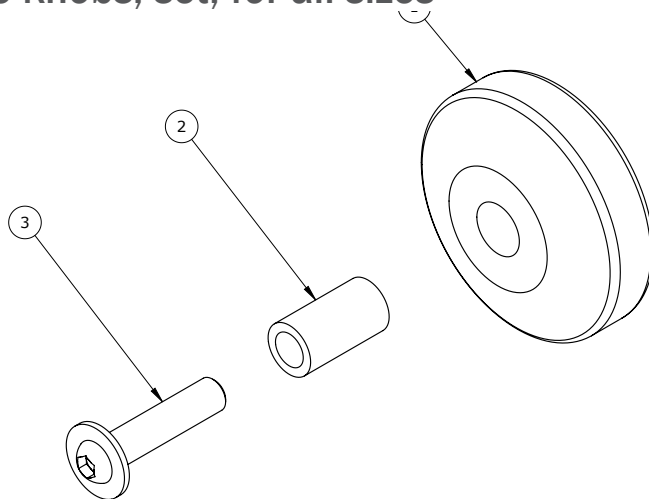

Handle knobs, set, for all sizes

Item numbers for Handle knobs, set, for all sizes (86861)

Position	No.	Description	Unit of Measure	Quantity	Ean code
1	2522100	Black bumpwheel for Pony 60mm	PCS	2	5707292144478
2	101067	Bush for fender	PCS	2	5707292553416
3	0663036	Button head. W.collar	PCS	2	5707292393562