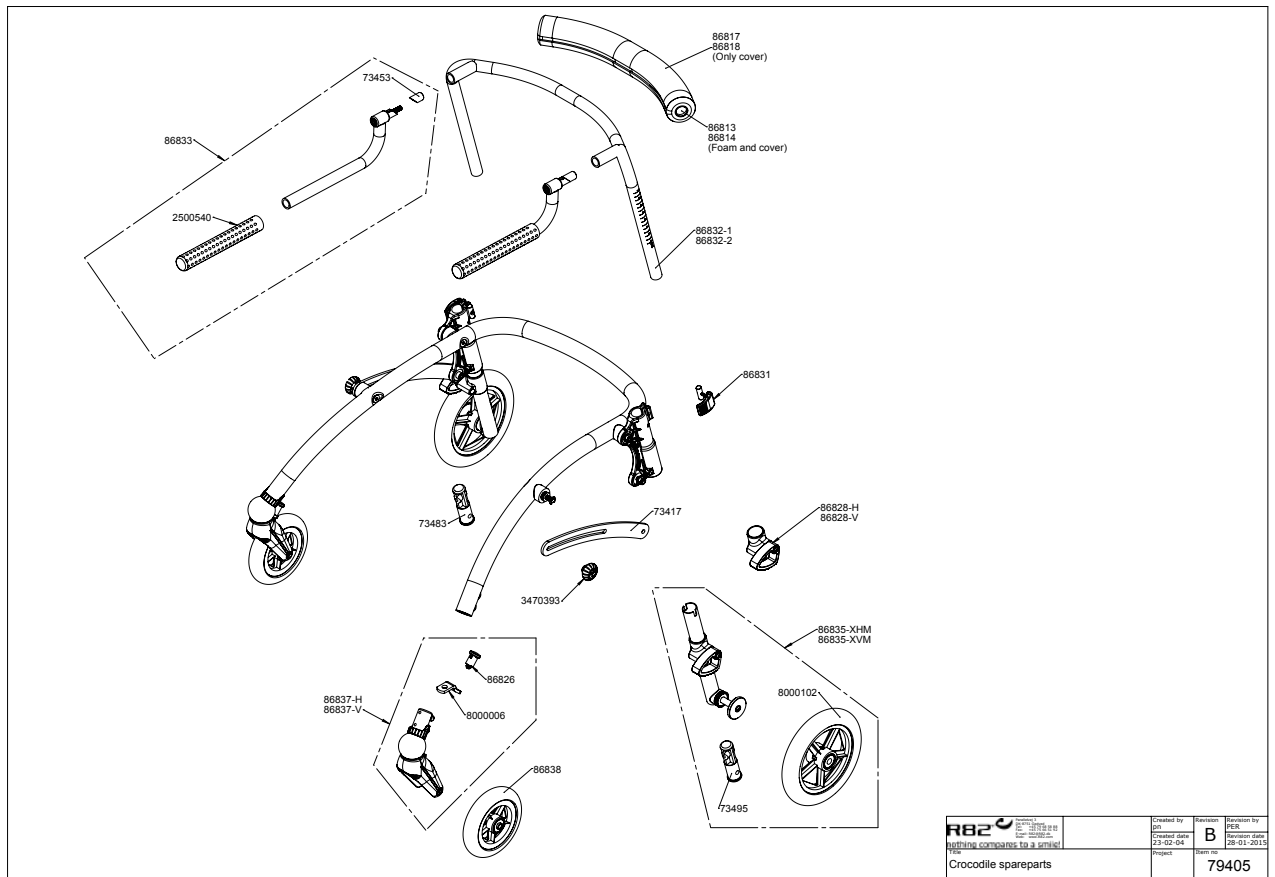

77	0659571	Button head w/flange M6x25 FZB	PCS	1	5707292355843
78	1600862	Hsct-b-M6, screw-sert bush	PCS	1	5707292355928
80	1101000	Center spring washer 8mm	PCS	2	5707292140173
81+82	74061	Tooth washer Ø30	PCS	4	5707292373816
83	109106	Stop disc	PCS	2	5707292575821
84	0661100	Button head screw 8x12	PCS	2	5707292139511
90	73495	Alu-rear wheel retainer left	PCS	1	5707292455482

SPAREPART KITS					
Position	Kit nr.	Description	Unit of Measure	Quantity	Ean code
38	3470393	Knob for folding mechanism	PCS	2	5707292427458
45	8000102	Rear wheel for Crocodile	PCS	1	5707292397041
47	73456	Frictions nut, Crocodile	PCS	1	5707292354907
N/A	0659010	Button head with flange M6x10, for friction nut	PCS	1	5707292356819
61	86838	Front wheel	PCS	1	5707292373663
7 8 9 10	86831	Handle incl. lock and screw	PCS	1	5707292433930
28 29 30 31 58	86826	Directional stabilizer	PCS	1	5707292416308
75 74 76 37 70 72 78 73 77 71	86828	On/Off anti-reverse stop	PCS	1	5707292365309
14 17 24 25 26 28 29 30 31 46 49 51 57 58 59 60 62 63 66 20	86837-V	Front fork left	PCS	1	5707292373199
14 17 24 25 26 28 29 30 31 46 49 51 57 58 59 60 62 65 66 20	86837-H	Front fork right	PCS	1	5707292373205