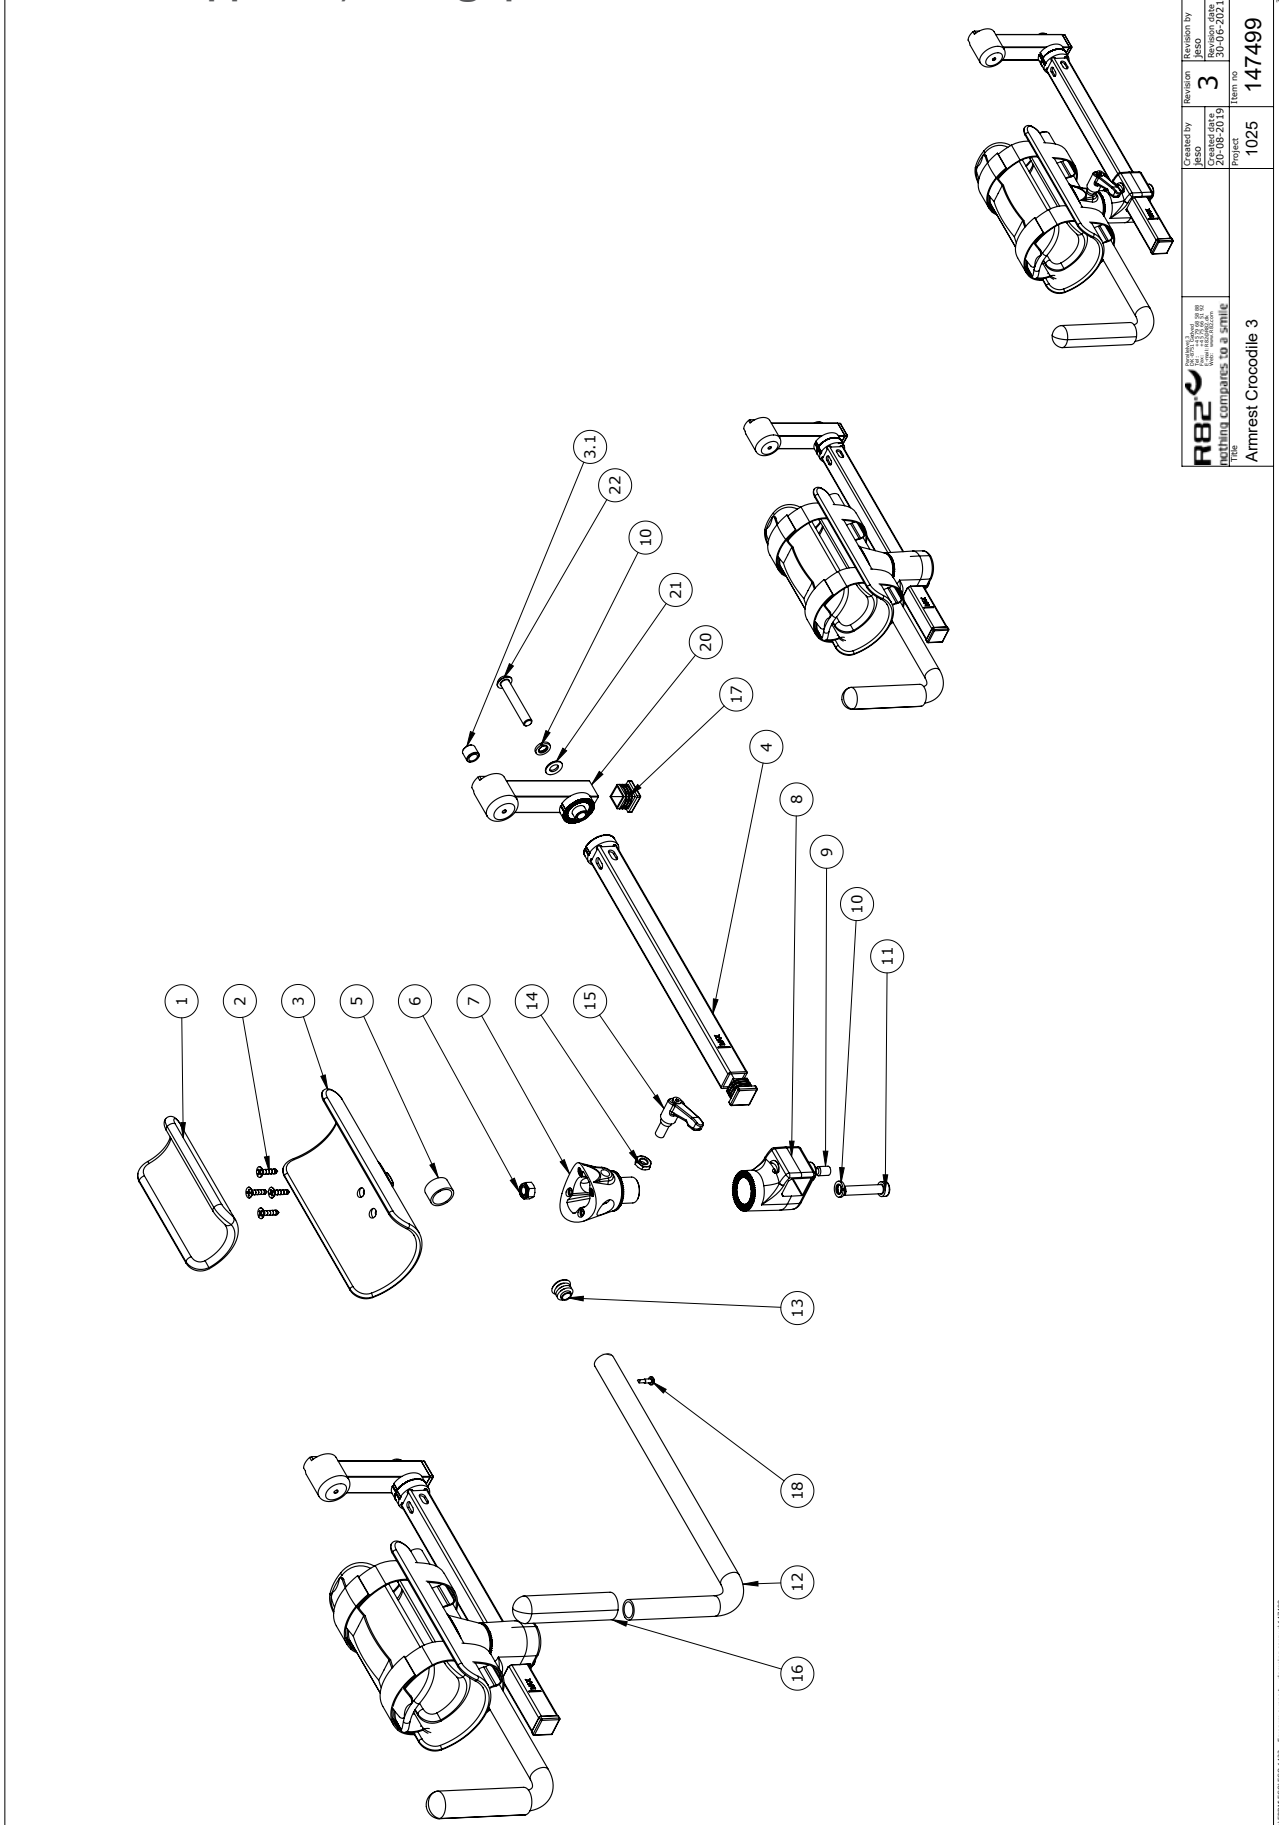

Forearm support w/handgrip - for size 3

  R82 A/S PARALLELVEJ 3 8751 GEDVED DENMARK TEL: +45 79 68 58 88 FAX: +45 79 66 51 92 E-MAIL: R82@ETAC.COM WWW.ETAC.COM	Created by JYBA 20-08-2019	Revision 3	Revision by JYBA 30-06-2021
	Project 1025	Item no. 147499	Title Armrest Crocodile 3