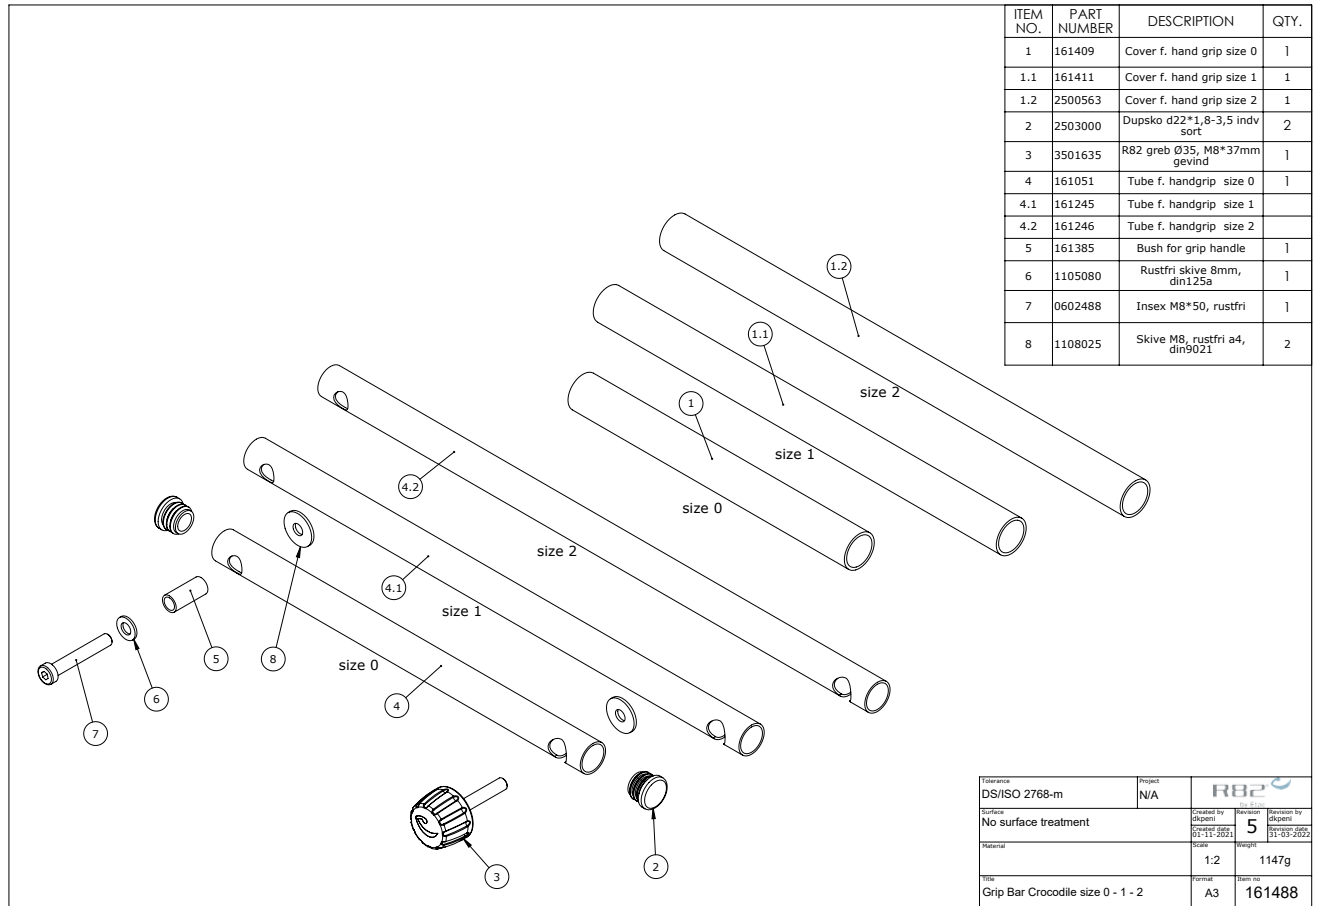

Grib bar - for size 0+1+2

Item numbers for Grib bar - for size 0+1+2 (86879-0, 86879-1, 86879-2)

Position	No.	Description	Unit of Measure	Quantity	Ean code
1	161409	Cover for grib bar size 0	PCS	1	5707292940179
1.1	161411	Cover for grib bar size 1	PCS	1	5707292940186
1.2	2500563	Grip f/Ø22 handbrace 400mm	PCS	1	5707292612311
2	2503000	Ferrule d 22x1,0-2,0 int.black	PCS	2	5707292144041
3	3501635	R82 handle dia.,M8x37	PCS	1	5707292451910
4	161051	Tube for handgrib size 0	PCS	1	5707292940476
4.1	161245	Tube for handgrib size 1	PCS	1	5707292940483
4.2	161246	Tube for handgrib size 2	PCS	1	5707292940490
5	161385	Bush for grib handle	PCS	1	5707292940537
6	1105080	Stainless washer 8mm	PCS	1	5707292140364
7	0602488	Insex M8x50,stainless	PCS	1	5707292410962
8	1108025	Washer M8,stainless a4,din9021	PCS	2	5707292140395